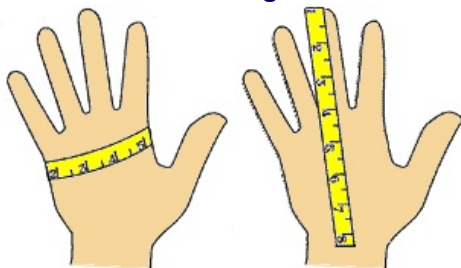

Adult Garment Sizes

garment sizes	small	medium	large
To fit chest (inches)	28" - 36"	36" - 46"	46" - 60"
To fit chest (cm)	71cm - 91.5cm	91.5cm - 116.5cm	116.5cm - 152.5cm
To fit waist (inches)	28" - 36"	36" - 46"	46" - 60"
To fit waist (cm)	71cm - 91.5cm	91.5cm - 116.5cm	116.5cm - 152.5cm

Child Garment Sizes

Legs	Inside Leg	Waist Circumference
6-24mth	13" - 15"	10" - 13.5"
6-24mth	33cm - 38cm	25cm - 35cm
2-5yr	15" - 17.5"	12" - 15.5"
2-5yr	39cm - 44cm	30cm - 40cm
5-8yr	17.5" - 19.5"	13.5" - 17.5"
5-8yr	45cm - 50cm	35cm - 45cm
8-11yr	20" - 23.5"	18" - 21.5"
8-11yr	51cm - 60cm	46cm - 55cm
11-14yr	24" - 27.5"	22" - 25.5"
11-14yr	61cm - 70cm	56cm - 65cm

Knee Sock Size Guide	Small	Medium	Large	X Large
Child	(0-1)	(1-2)	(2-4)	n/a
Adult	(4-6)	(6-8)	(8-11)	(11+)

How to measure for gloves

- Measure around the hand at the fullest part (exclude thumb) in INCHES
- Measure from the tip of the middle finger to the base of the hand
- Use the LARGEST of these two measurements for the correct size glove
- If you are RIGHT handed, take measurements from your RIGHT hand
- If you are LEFT handed, take measurements from your LEFT hand
- The number of inches measured equals the size of the glove